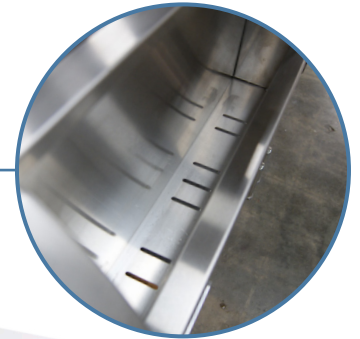

FIREMAGIC

BUILT WITH PASSION. OWNED WITH PRIDE.

Refreshment Center

with insulated lid

Model #3596A

For your hot summer gatherings!

Fire Magic's Echelon Refreshment Center is a great accessory for keeping beverages icy cold in the great outdoors. Removable insulated lid opens to reveal a generous compartment holding 30 pounds of ice (a drain kit is included). A bottle shelf offers convenient storage and a handy bottle opener stands at the ready. Constructed of 304 stainless steel, the Refreshment Center features the same sleek, rounded front face found on all Echelon Diamond series grills and accessories for a unified look in any barbecue island.

CRAFTED WITH PRIDE  IN THE USA

Feature Highlights

FIREMAGIC®

CRAFTED WITH PRIDE  IN THE USA

Drain kit includes drain plug and plastic tubing that quickly connects to your plumbing

Removable insulated lid

Bottom drain for ease of cleaning

Front shelf venting for excess water drainage

Insulated walls for thermal efficiency (less melted ice)

Front shelf keeps bottles safe and secure

The Echelon style face makes for a perfect fit in to your existing collection of Echelon products

Convenient attached bottle opener w/magnet

SPECIFICATIONS

Cut-Out Dimensions 25" w x 25" d x 12" h*

* Drain Assembly clearances must also be provided.